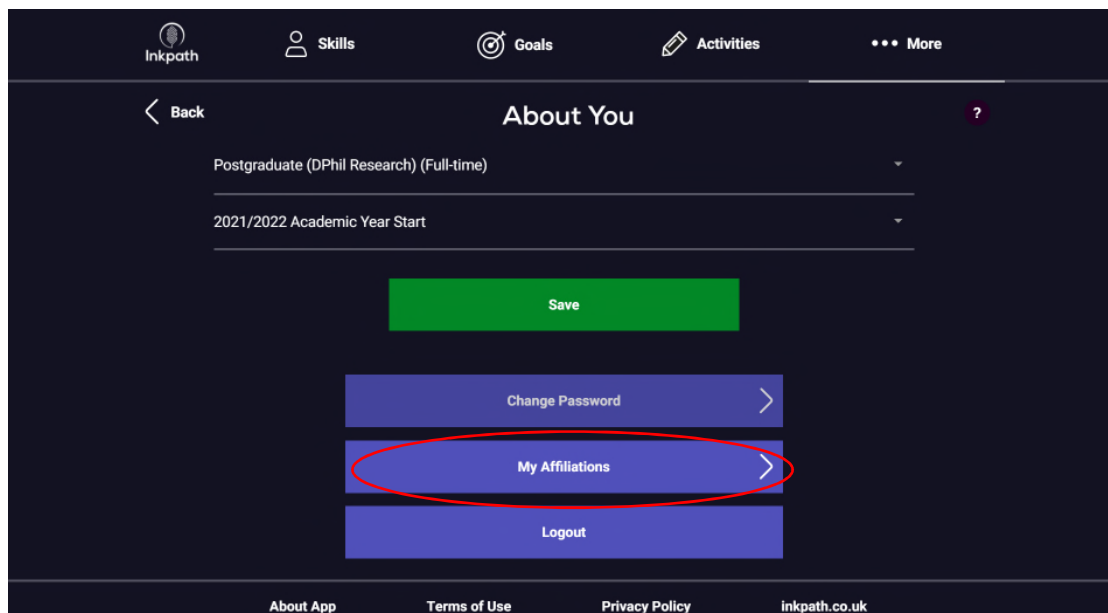

Enter your first name and surname

Fellows and students – Choose your department you are affiliated to. You add Reuben as an affiliation at a later stage

College staff – Choose college staff and Reuben College

Choose a status relevant to you and choose 21/22 as your academic year start.

7. To affiliate with Reuben, choose '...More' at the top right on the webpage or bottom right on the app

8. Go to 'About You'. When see the page below (you may have to scroll down), click on 'My Affiliations'.

9. Click on 'Add an Affiliation' and save the information you have entered.

The screenshot shows the 'My Affiliations' screen in the InkPath app. At the top, there is a navigation bar with icons for 'Inkpath', 'Skills', 'Goals', 'Activities', and 'More'. Below this is a 'Back' button and the title 'My Affiliations'. A modal window titled 'Add an Affiliation' is open, containing three dropdown menus: 'Organisation', 'My programme', and 'Year I started'. A green 'Save' button is positioned below these fields. At the bottom of the modal, a list of existing affiliations is shown, with 'Oxford: Reuben College' selected. The app's bottom navigation bar includes 'About App', 'Terms of Use', 'Privacy Policy', and 'inkpath.co.uk'.