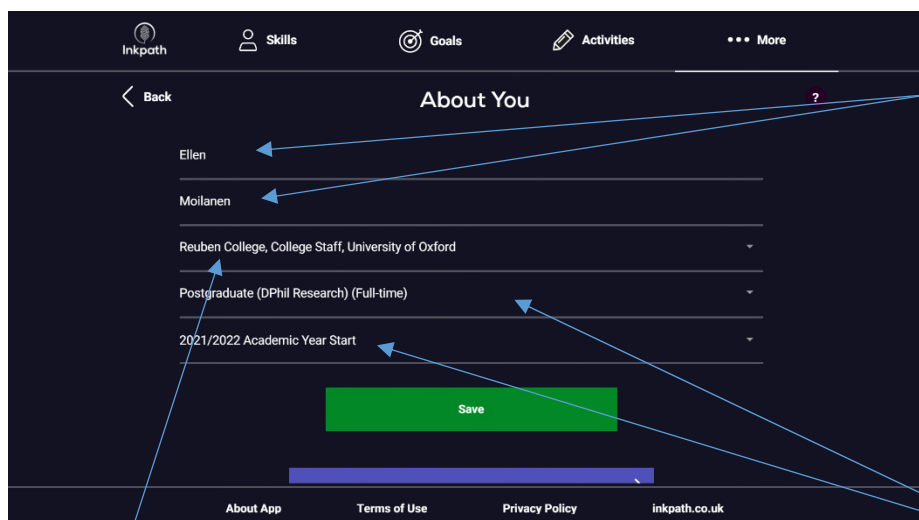

Enter your first name and surname

Fellows and students – Choose your department you are affiliated to. You add Reuben as an affiliation at a later stage

College staff – Choose college staff and Reuben College

Choose a status relevant to you and choose 21/22 as your academic year start.