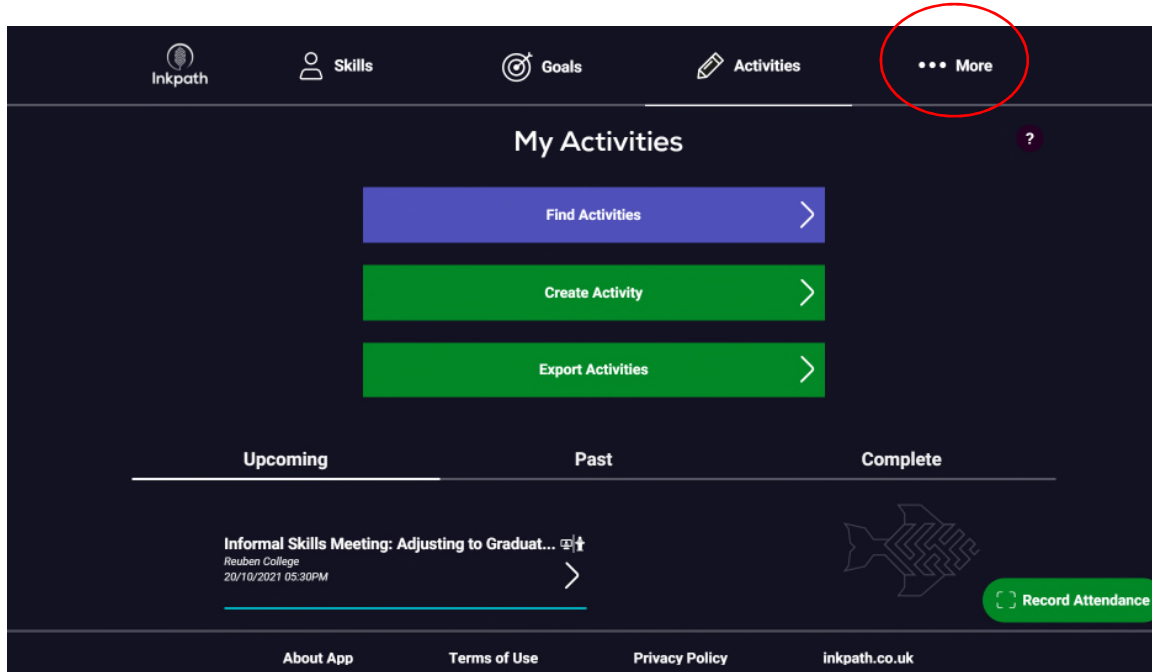

7. To affiliate with Reuben, choose '...More' at the top right on the webpage or bottom right on the app