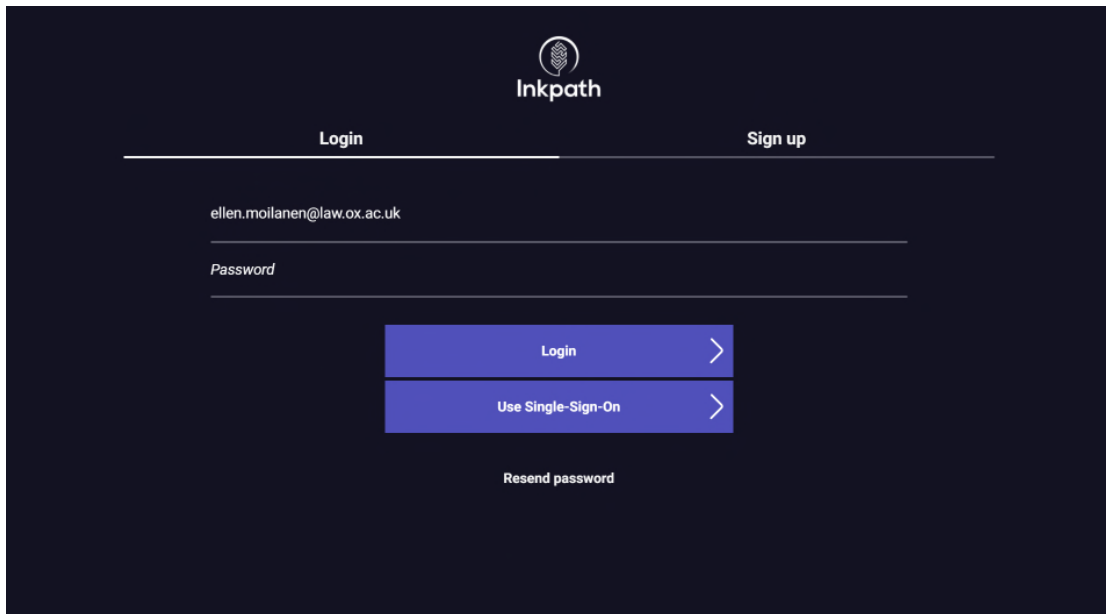

3. A password will be emailed to you so that you can sign up for the account.
4. You can now log into your account using the password emailed to you.

5. It will ask you to re-set your password once you have logged in.
6. Once you are logged in, you will see this screen to set yourself up as a user. Save the information you have entered.